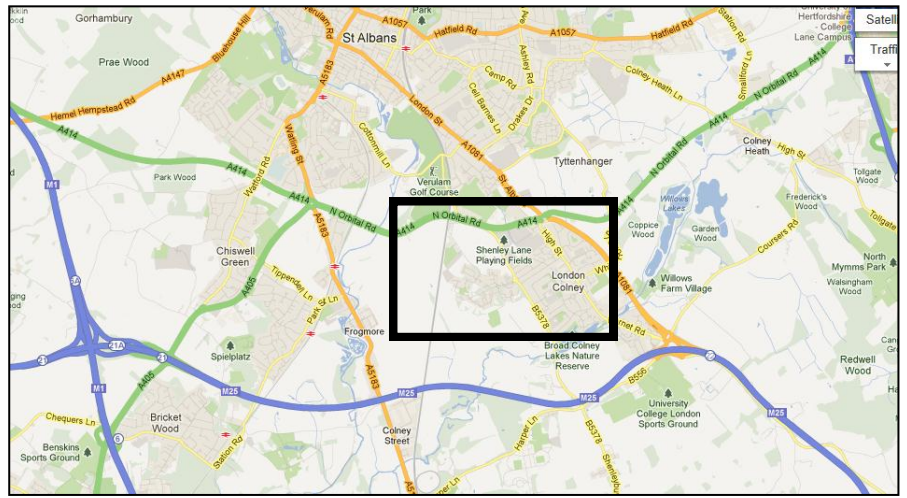

Directions to Napsbury Park

Postcode: **AL2 1UA**

(Pegrum Drive / Azalea Close)

From the West, North & South (M1 / M25 Junction 21a)

Shenley turning off the A414 / Right at Crossroads towards London Colney / Follow road for approx. 1 mile / Right at 1st Roundabout into Napsbury Park Estate / Left at 1st Roundabout and follow the road round.

From the East (M25 Junction 22 / A414)

Right at roundabout off the M25 / 3rd exit at next roundabout / A1081 - London Colney by-pass towards St Albans / next roundabout 2nd turning A414 / 1st left turning (lay-by) towards London Colney & Napsbury Park / Left at T junction / Follow road for approx 1 mile / Right at 1st Roundabout into Napsbury Park Estate / Left at 1st Roundabout and follow the road round.

Parking

There is parking next to the pavilion and playing fields. Extra parking is available on the approach road (Pegrum Drive).