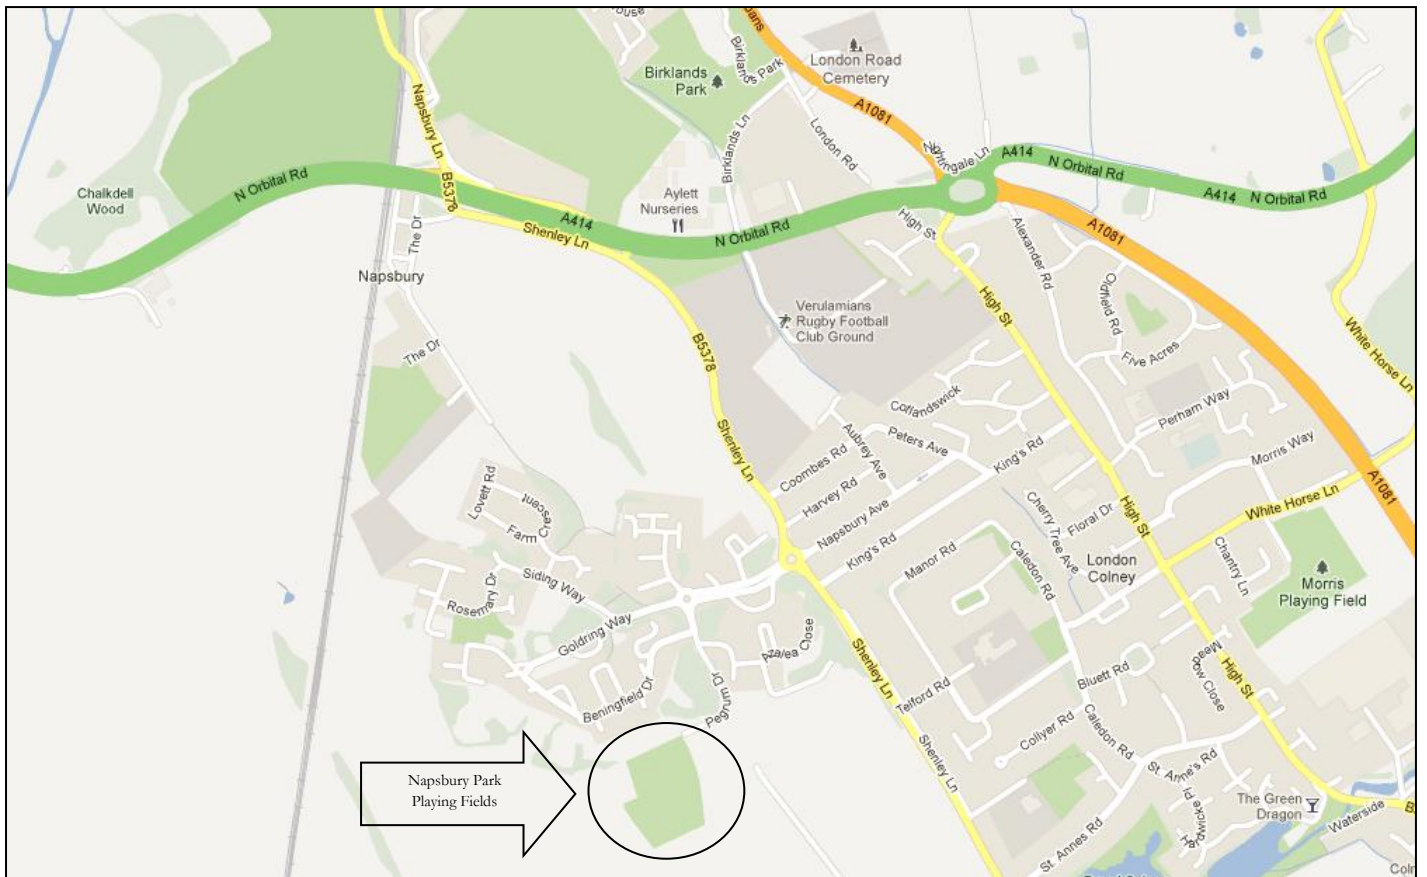

Directions to Napsbury Park

Postcode: **AL2 1UA**

(Pegrum Drive / Azalea Close)

From the West, North & South (M1 / M25 Junction 21a)

Shenley turning off the A414 / Right at Crossroads towards London Colney / Follow road for approx. 1 mile / Right at 1st Roundabout into Napsbury Park Estate / Left at 1st Roundabout and follow the road round.

From the East (M25 Junction 22 / A414)

Right at roundabout off the M25 / 3rd exit at next roundabout / A1081 - London Colney by-pass towards St Albans / next roundabout 2nd turning A414 / 1st left turning (lay-by) towards London Colney & Napsbury Park / Left at T junction / Follow road for approx 1 mile / Right at 1st Roundabout into Napsbury Park Estate / Left at 1st Roundabout and follow the road round.

Parking

There is parking next to the pavilion and playing fields. Extra parking is available on the approach road (Pegrum Drive).