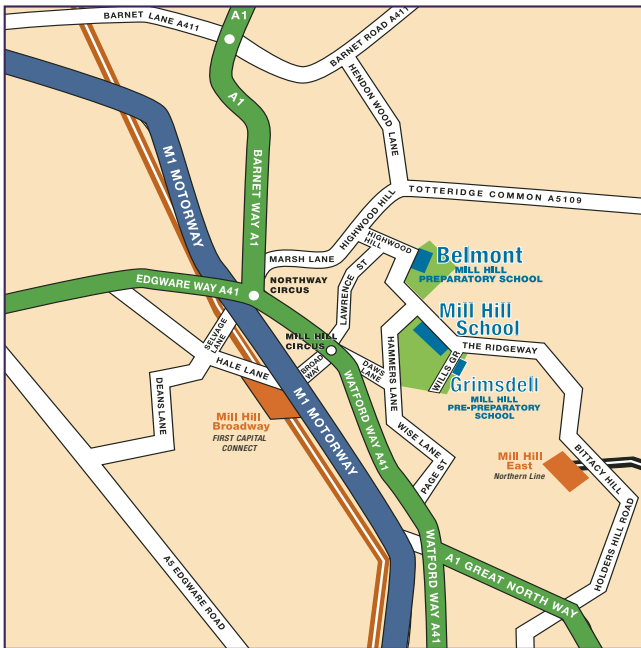

Belmont

Mill Hill Preparatory School

TRAVEL GUIDE & PLAN

Travelling by Train

Belmont can be reached by the First Capital Connect Service to Mill Hill Broadway station and then a short journey by the 240 bus.

First Capital Connect: 0845 026 4700
www.firstcapitalconnect.co.uk

Travelling by Underground

There is an underground service via the Northern Line to Mill Hill East station and then a short journey on the 240 bus.

London Transport Travel Information: 020 7222 1234
www.tfl.gov.uk

Travelling by Bus to Belmont School

The 240, which goes from Edgware to Golders Green and the 251 from Amos Grove to Edgware can be used to travel to Belmont.

London Transport Travel Information: 020 7222 1234
www.tfl.gov.uk

Travelling by Road

- Belmont School is 10 miles from Central London.
- Travelling south from the M1, take the exit onto the northbound A41.
- Follow the A41, crossing both Apex Corner roundabout and Mill Hill Circus roundabout.
- Take the first exit (Daws Lane) 20 yards south of Mill Hill Circus, immediately before the petrol station. Follow Daws Lane to the end, turn left at Hammers Lane. At the top of the hill, turn left onto The Ridgeway. The entrance to the School is 200 yards on the right.